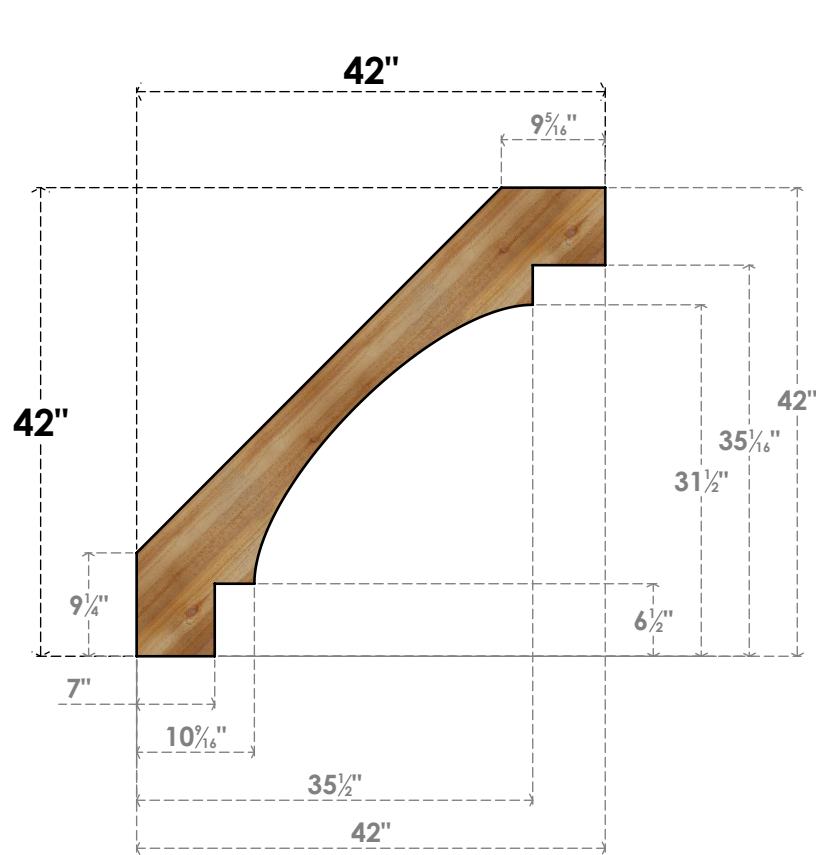

BRC06X42X42MRC00RWR

6"W X 42"D X 42"H MERCED ROUGH SAWN BRACE, WESTERN RED CEDAR

SIDE

FRONT

EKENA MILLWORK
 2300 WEST MAIN ST.
 CLARKSVILLE, TX 75426
 TOLL FREE: 866-607-0453
 WWW.EKENAMILLWORK.COM

NOTES

1. INSTALLATION TO BE COMPLETED IN ACCORDANCE WITH MANUFACTURER'S SPECIFICATIONS.
2. DRAWING MAY NOT BE TO SCALE
3. THIS DRAWING IS INTENDED FOR DESIGN AND PLANNING PURPOSES ONLY.
4. ALL INFORMATION CONTAINED HEREIN WAS CURRENT AT THE TIME OF DEVELOPMENT BUT MUST BE REVIEWED AND APPROVED BY THE PRODUCT MANUFACTURER TO BE CONSIDERED ACCURATE.
5. PRODUCTS ARE NOT KILN DRIED. THIS ITEM IS UNIQUE AND WILL CONTAIN THE NATURAL VARIATIONS THAT THE WOOD SPECIES OFFERS. THIS MAY RESULT IN VARIATIONS UP TO 1/4"