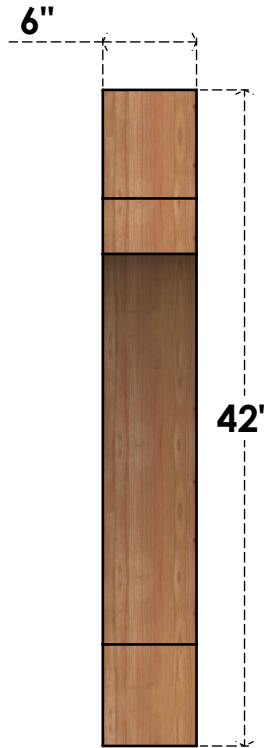

BRC06X42X42MRC00RWR

6"W X 42"D X 42"H MERCED ROUGH SAWN BRACE, WESTERN RED CEDAR

SIDE

FRONT

EKENA MILLWORK
 2300 WEST MAIN ST.
 CLARKSVILLE, TX 75426
 TOLL FREE: 866-607-0453
 WWW.EKENAMILLWORK.COM

NOTES

1. INSTALLATION TO BE COMPLETED IN ACCORDANCE WITH MANUFACTURER'S SPECIFICATIONS.
2. DRAWING MAY NOT BE TO SCALE
3. THIS DRAWING IS INTENDED FOR DESIGN AND PLANNING PURPOSES ONLY.
4. ALL INFORMATION CONTAINED HEREIN WAS CURRENT AT THE TIME OF DEVELOPMENT BUT MUST BE REVIEWED AND APPROVED BY THE PRODUCT MANUFACTURER TO BE CONSIDERED ACCURATE.
5. PRODUCTS ARE NOT KILN DRIED. THIS ITEM IS UNIQUE AND WILL CONTAIN THE NATURAL VARIATIONS THAT THE WOOD SPECIES OFFERS. THIS MAY RESULT IN VARIATIONS UP TO 1/4"